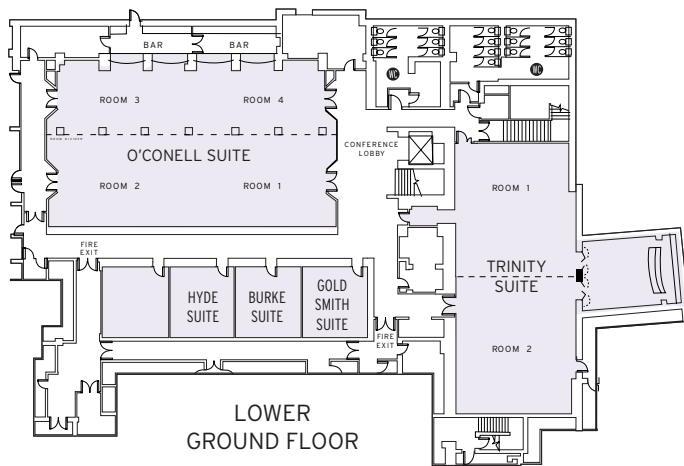

9 Conference rooms · Total capacity: 300 people · 404 Rooms

For more information, please contact us by calling: +353 18746881 or by email: events.dublin@riu.com

ROOM LOWER GROUND FLOOR	Area m ² (ft ²)	Width m (ft)	Length m (ft)	Height m (ft)	Theatre	Classroom	U Shape	Banquet	Cocktail	Cabaret
TRINITY SUITE	181 (1948)	8.4 (28)	21.6 (71)	2.74 (9)	180	70	40	110	160	80
TRINITY ROOM 1	91 (980)	10.8 (35)	8.4 (27)	2.74 (9)	80	30	30	50	60	40
TRINITY ROOM 2	92 (990)	10.8 (35)	8.4 (27)	2.74 (9)	80	30	30	50	60	40
O'CONNELL SUITE	289 (3111)	13.5 (44)	21.4 (70)	2.74 (9)	180	70	40	130	200	80
O'CONNELL ROOM 1	182 (1959)	8.5 (28)	21.4 (70)	2.74 (9)	80	30	30	50	60	40
O'CONNELL ROOM 2	108 (1163)	5 (16)	21.4 (70)	2.74 (9)	80	30	30	50	60	40
GOLDSMITH SUITE	21 (258)	4.6 (15)	5.15 (17)	2.74 (9)	20	12	12	N/A	N/A	N/a
BURKE ROOM	22 (258)	4.6 (15)	5.15 (17)	2.74 (9)	20	12	12	N/A	N/A	N/a
HYDE ROOM	23 (258)	4.6 (15)	5.15 (17)	2.74 (9)	20	12	12	N/A	N/A	N/a

ROOM FIRTS FLOOR	Area m ² (ft ²)	Width m (ft)	Length m (ft)	Height m (p)	Theater	Classroom	U-Shape	Banquet	Cocktail	Cabaret
THE BALLROOM	320 (3445)	14 (46)	23 (75)	4 (13)	260	150	60	180	300	150
SWIFT ROOM	91 (980)	8.5 (28)	11 (36)	2.74 (9)	80	40	30	50	60	40