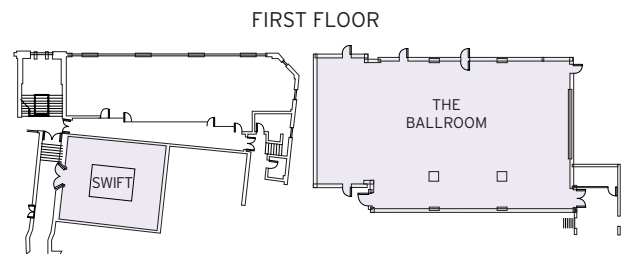

9 Conference rooms · Total capacity: 300 people · 404 Rooms

For more information, please contact us by calling: +353 18746881 or by email: events.dublin@riu.com

ROOM LOWER GROUND FLOOR	Area m ² (ft ²)	Width m (ft)	Length m (ft)	Height m (ft)	Theatre	Classroom	U Shape	Banquet	Cocktail	Cabaret
TRINITY SUITE	181 (1948)	8.4 (28)	21.6 (71)	2.74 (9)	180	70	40	110	160	80
TRINITY ROOM 1	91 (980)	10.8 (35)	8.4 (27)	2.74 (9)	80	30	30	50	60	40
TRINITY ROOM 2	92 (990)	10.8 (35)	8.4 (27)	2.74 (9)	80	30	30	50	60	40
O'CONNELL SUITE	289 (3111)	13.5 (44)	21.4 (70)	2.74 (9)	180	70	40	130	200	80
O'CONNELL ROOM 1	182 (1959)	8.5 (28)	21.4 (70)	2.74 (9)	80	30	30	50	60	40
O'CONNELL ROOM 2	108 (1163)	5 (16)	21.4 (70)	2.74 (9)	80	30	30	50	60	40
GOLDSMITH SUITE	21 (258)	4.6 (15)	5.15 (17)	2.74 (9)	20	12	12	N/A	N/A	N/a
BURKE ROOM	22 (258)	4.6 (15)	5.15 (17)	2.74 (9)	20	12	12	N/A	N/A	N/a
HYDE ROOM	23 (258)	4.6 (15)	5.15 (17)	2.74 (9)	20	12	12	N/A	N/A	N/a

ROOM FIRTS FLOOR	Area m ² (ft ²)	Width m (ft)	Length m (ft)	Height m (p)	Theater	Classroom	U-Shape	Banquet	Cocktail	Cabaret
THE BALLROOM	320 (3445)	14 (46)	23 (75)	4 (13)	260	150	60	180	300	150
SWIFT ROOM	91 (980)	8.5 (28)	11 (36)	2.74 (9)	80	40	30	50	60	40